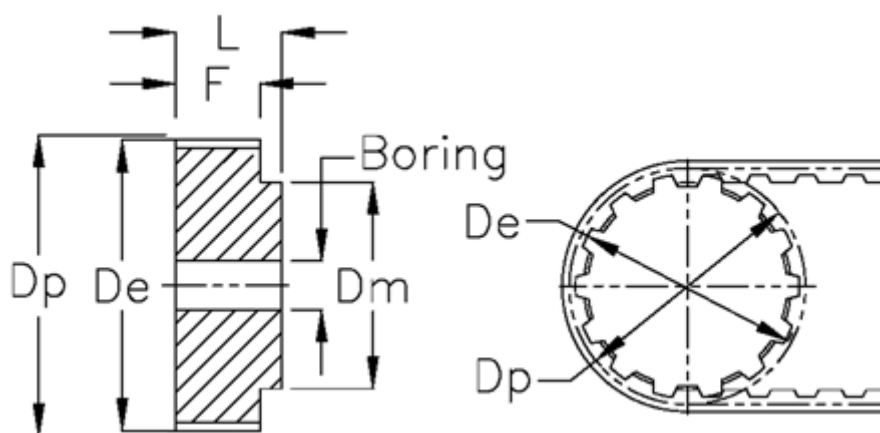

Data Sheet

Article number: 604140060009

Description: Timing belt pulley with hub
HTD 60 3M 9

Measures

Bore	= 8	Weight = 0.106
De	= 56.54	Width = 09
Dm	= 33	
Dp	= 57.3	
F	= 13.4	
L	= 22.2	
Tooth number	= 60	
Type	= 3M	